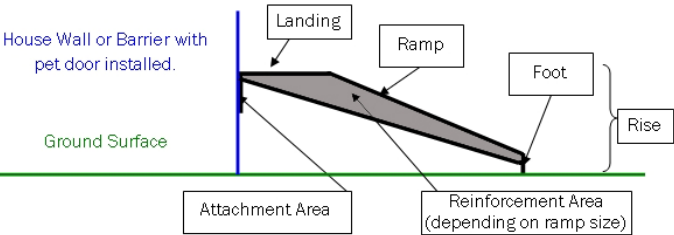

The complete line of Hale Pet Door Ramps is designed to also coordinate with the Hale Security Pet Door® line of security barriers.

- 5 standard ramp sizes to complement all 11 sizes of Hale Pet Doors – custom sizes available—you specify height, rise, length, etc.
- Choice of two carpet colors or supply your own
- Available with or without landings to fit into available space
- Offered with or without a vertical foot at base for use by all pets—even older or crippled
- Can be self-standing or attached directly to house wall or security barrier
- Low railings can be added to either side if desired

**COST DETERMINED BY SIZE AND OPTIONS ORDERED
CALL FOR PRICE QUOTE
800-646-4773**

**Hale Pet Door™
www.halepetdoor.com**

HALE PET DOOR™ RAMP

PATENT PENDING

Works for any size pet

Also available as a free standing version for interior use in front of a couch or bed