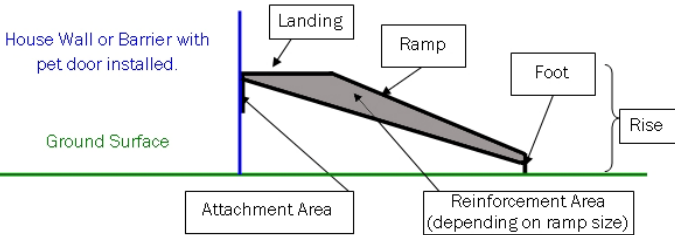

Works for any size pet